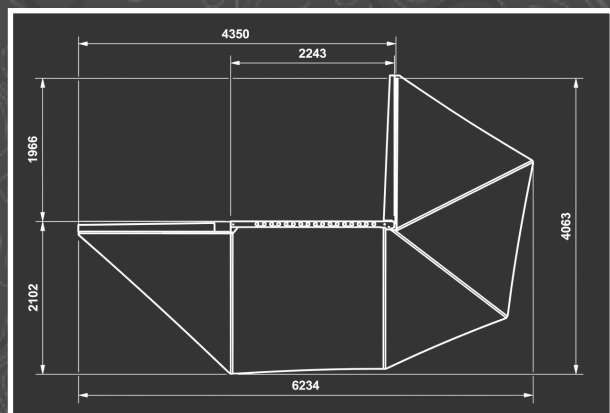

DIMENSIONS

PRICING

ALL PRICING $AUD, GST INCLUDED

Boss Aluminium Forward Folding 270 Awning AWN-U-UNI-BA27OFF	$3750
RT1 Awning Mounting Kit AWN-U-STD-RT1MK	$325
Roof Rack Awning Mount Kit AWN-U-STD-RRMK	$325
Lighting Options Available	Please speak to a sales team member

BOSS ALUMINIUM

+61 3 9729 3092
sales@bossaluminium.com.au
bossaluminium.com.au
19.3.26